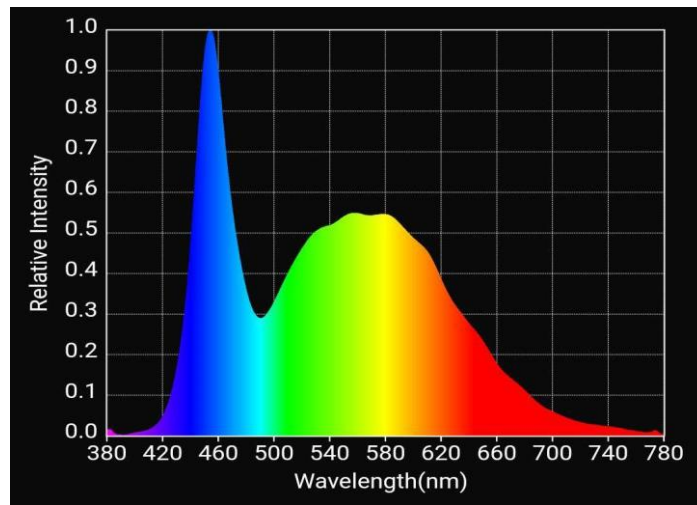

LED grow bar

- i. 17w/4ft
- ii. 14w/3ft
- iii. 09w/2ft;

380nm-730nm available, full spectrum; IP 58; best for commercial growing; also available in custom-tailored spectrum

- Best for commercial growers
- The optimal lighting solution is different for every crop
- Based on successful tests at our 1000 sq.ft testing facility, Nexsel have been developed different lamps with specific light recipes for different plants
- Nexsel has 4 years+ experience in horticulture lighting
- 100% payback guarantee of plants not grown properly
- Nexsel use special horticulture grade led chips with high PPF value

✓ **Benefits**

- 20% less electricity consumption for same intensity
- Save 80% wiring cost per layer
- Save 60-70% installation time
- 2-3 more harvest per year

Spectrum Details

Nx1.1

Nx4

Technical Specifications

Operating Voltage	80-300 VAC
Frequency	50-60 Hz
Power Consumption	17/14/09 w
Power Supply Current	240mA DC
Weight	300/260/180 gm
Dimensions (in mm)	Please check below image
Operating Temperature	0° C to 45° C
Light Source	0.2 w
Efficiency	0.90
Power Factor	0.98
PPF	2.2-2.4 μ mole/J
Wavelength	380nm-740nm
Heat Dissipation	54 btu/hr
LED Life	50,000 Hours