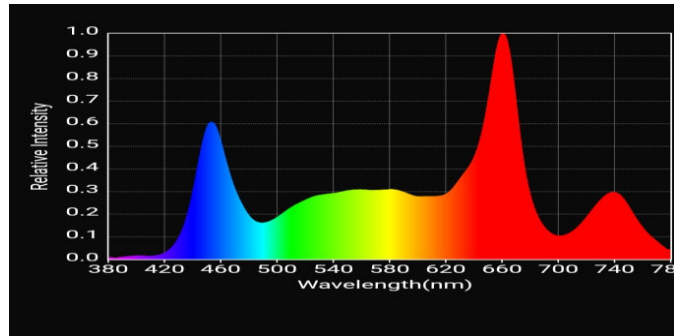

LED grow bar

- i. 17w/4ft
- ii. 14w/3ft
- iii. 09w/2ft;

380nm-730nm available, full spectrum; IP 58; best for commercial growing; also available in custom-tailored spectrum

- Best for commercial growers
- The optimal lighting solution is different for every crop
- Based on successful tests at our 1000 sq.ft testing facility, Nexsel have been developed different lamps with specific light recipes for different plants
- Nexsel has 4 years+ experience in horticulture lighting
- 100% payback guarantee of plants not grown properly
- Nexsel use special horticulture grade led chips with high PPF value

The color blend is engineered to promote healthy plants through all growth phases. Cost-efficient, reliable and safe, it runs cool and it is worth every penny.

✓ **Key Features**

- 1.3X more intensity (PPF 2.2 -2.4 $\mu\text{mol/J}$)
- Specially designed connectors
- Customized spectrum i.e full spectrum with IR & UV
- Clear diffuser
- Flicker free output
- Stays cool thanks to internal heat dissipation design

✓ **Benefits**

- 20% less electricity consumption for same intensity
- Save 80% wiring cost per layer
- Save 60-70% installation time
- 2-3 more harvest per year

Spectrum Details

Nx1.1

Nx4

Technical Specifications

Operating Voltage	80-300 VAC
Frequency	50-60 Hz
Power Consumption	17/14/09 w
Power Supply Current	240mA DC
Weight	300/260/180 gm
Dimensions (in mm)	Please check below image
Operating Temperature	0° C to 45° C
Light Source	0.2 w
Efficiency	0.90
Power Factor	0.98
PPF	2.2-2.4 μ mole/J
Wavelength	380nm-740nm
Heat Dissipation	54 btu/hr
LED Life	50,000 Hours