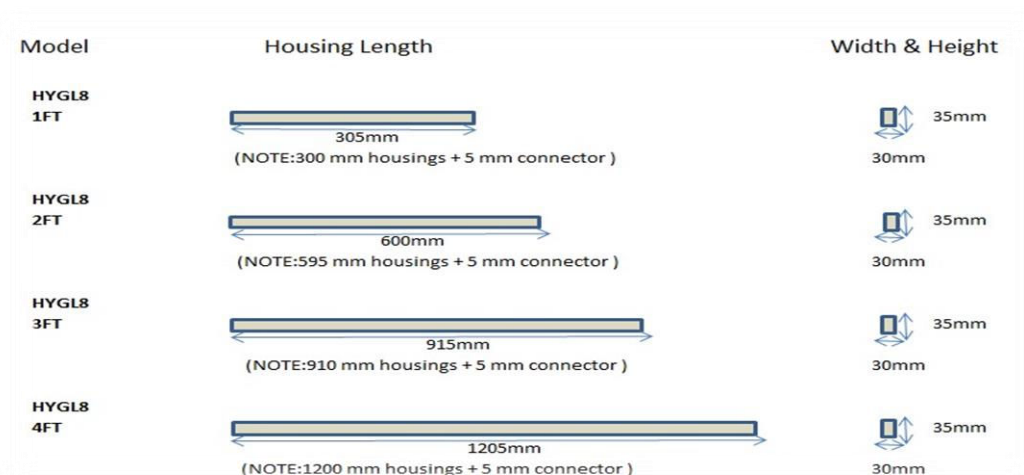

LED grow bar

- i. 17w/4ft
- ii. 14w/3ft
- iii. 09w/2ft;

380nm-730nm available, full spectrum; IP 58; best for commercial growing; also available in custom-tailored spectrum

- Best for commercial growers
- The optimal lighting solution is different for every crop
- Based on successful tests at our 1000 sq.ft testing facility, Nexsel have been developed different lamps with specific light recipes for different plants
- Nexsel has 4 years+ experience in horticulture lighting
- 100% payback guarantee of plants not grown properly
- Nexsel use special horticulture grade led chips with high PPF value

✓ **Benefits**

- 20% less electricity consumption for same intensity
- Save 80% wiring cost per layer
- Save 60-70% installation time
- 2-3 more harvest per year

Spectrum Details

Nx1.1

Nx4

Technical Specifications

Operating Voltage	80-300 VAC
Frequency	50-60 Hz
Power Consumption	17/14/09 w
Power Supply Current	240mA DC
Weight	300/260/180 gm
Dimensions (in mm)	Please check below image
Operating Temperature	0° C to 45° C
Light Source	0.2 w
Efficiency	0.90
Power Factor	0.98
PPF	2.2-2.4 μ mole/J
Wavelength	380nm-740nm
Heat Dissipation	54 btu/hr
LED Life	50,000 Hours

*Please note HYGL8, - Nx4 available in 300 mm & 1205 mm only

NEKSEL

For Best Results